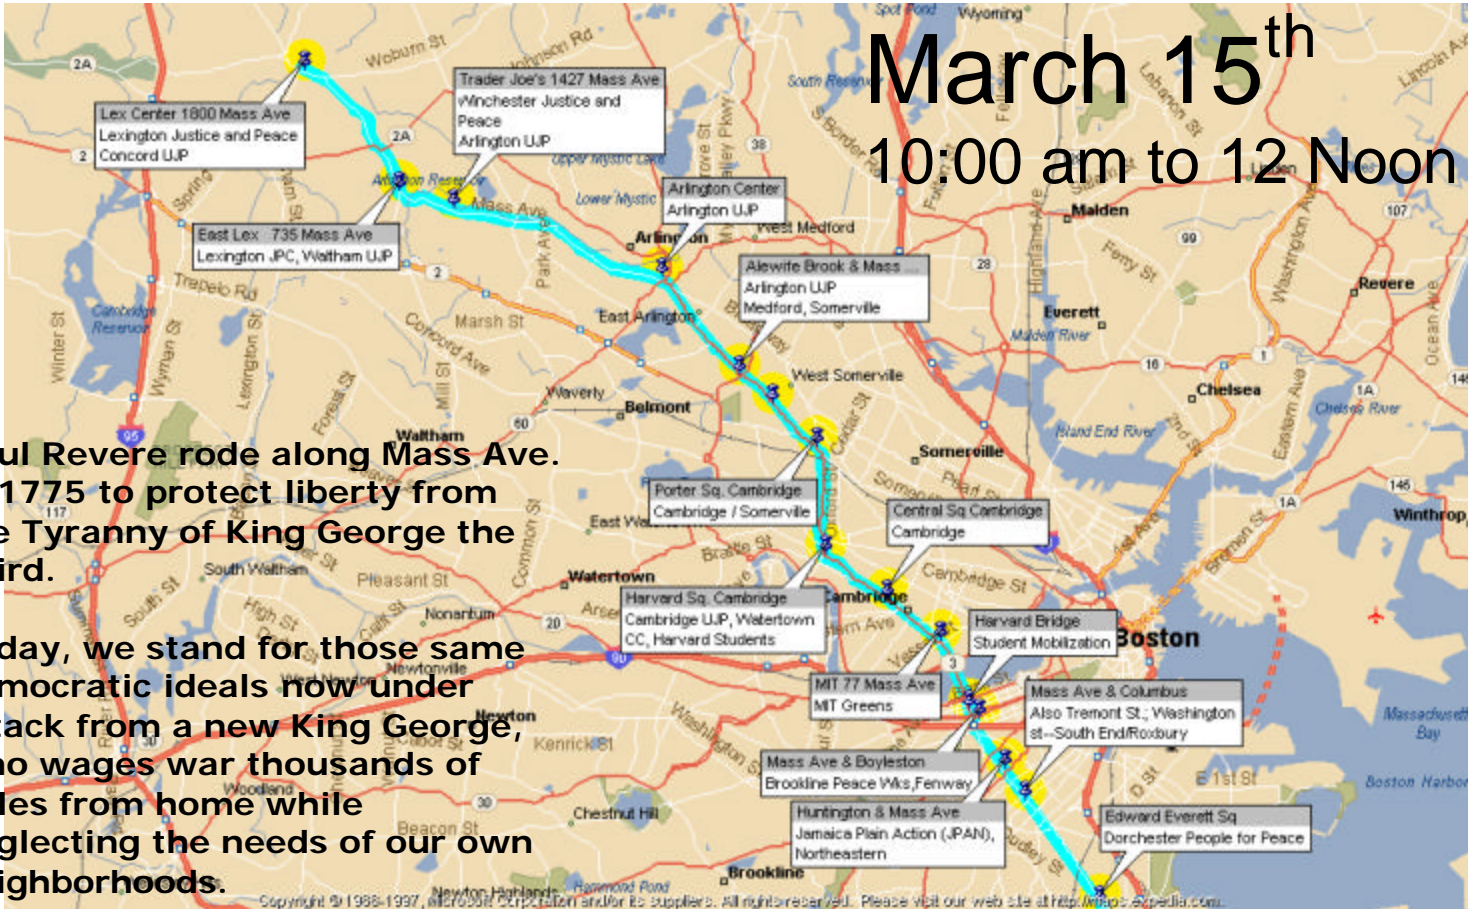

# Stand up for Peace Along Mass Ave From Boston to Lexington

**March 15<sup>th</sup>**  
10:00 am to 12 Noon

Paul Revere rode along Mass Ave. in 1775 to protect liberty from the Tyranny of King George the Third.

Today, we stand for those same democratic ideals now under attack from a new King George, who wages war thousands of miles from home while neglecting the needs of our own neighborhoods.

**NO WAR IN IRAQ**  
**LET THE**  
**INSPECTIONS**  
**WORK**

BIKE RIDE FOR  
PEACE ALONG MASS  
AVE ON MARCH 15  
-Bikes Not Bombs

High School Students to  
March Against the War  
on Mass Ave. from  
Central Sq. to Porter Sq.,  
Cambridge

Sponsored by United for Justice  
with Peace and Lexington  
Justice and Peace Committee  
[www.lexintonjpc.org](http://www.lexintonjpc.org)

Details on website  
[www.justicewithpeace.org](http://www.justicewithpeace.org)

- \*Columbia Rd., Edward Everett Sq., Dorchester
- \*Harrison Ave, South End/Roxbury
- \*Washington St., South End/Roxbury
- \*Tremont St., South End/Roxbury
- \*Columbus Ave, South End/Roxbury
- \*Boylston St., Fenway
- \*Harvard Bridge
- \*MIT, 77 Mass Ave, Cambridge
- \*Western Ave, Central Sq., Cambridge
- \*Garden St., Harvard Sq., (Cambridge Common)
- \*Porter Square, MBTA Station, Cambridge
- \*Dover St., No. Cambridge
- \*Alewife Brook Parkway, Arlington/Cambridge line
- \*Rte 60, Arlington Center
- \*Trader Joe's, 1427 Mass Ave, Arlington Heights
- \*East Lexington, 735 Mass Ave
- \*Lexington Center at 1800 Mass Ave. and more.